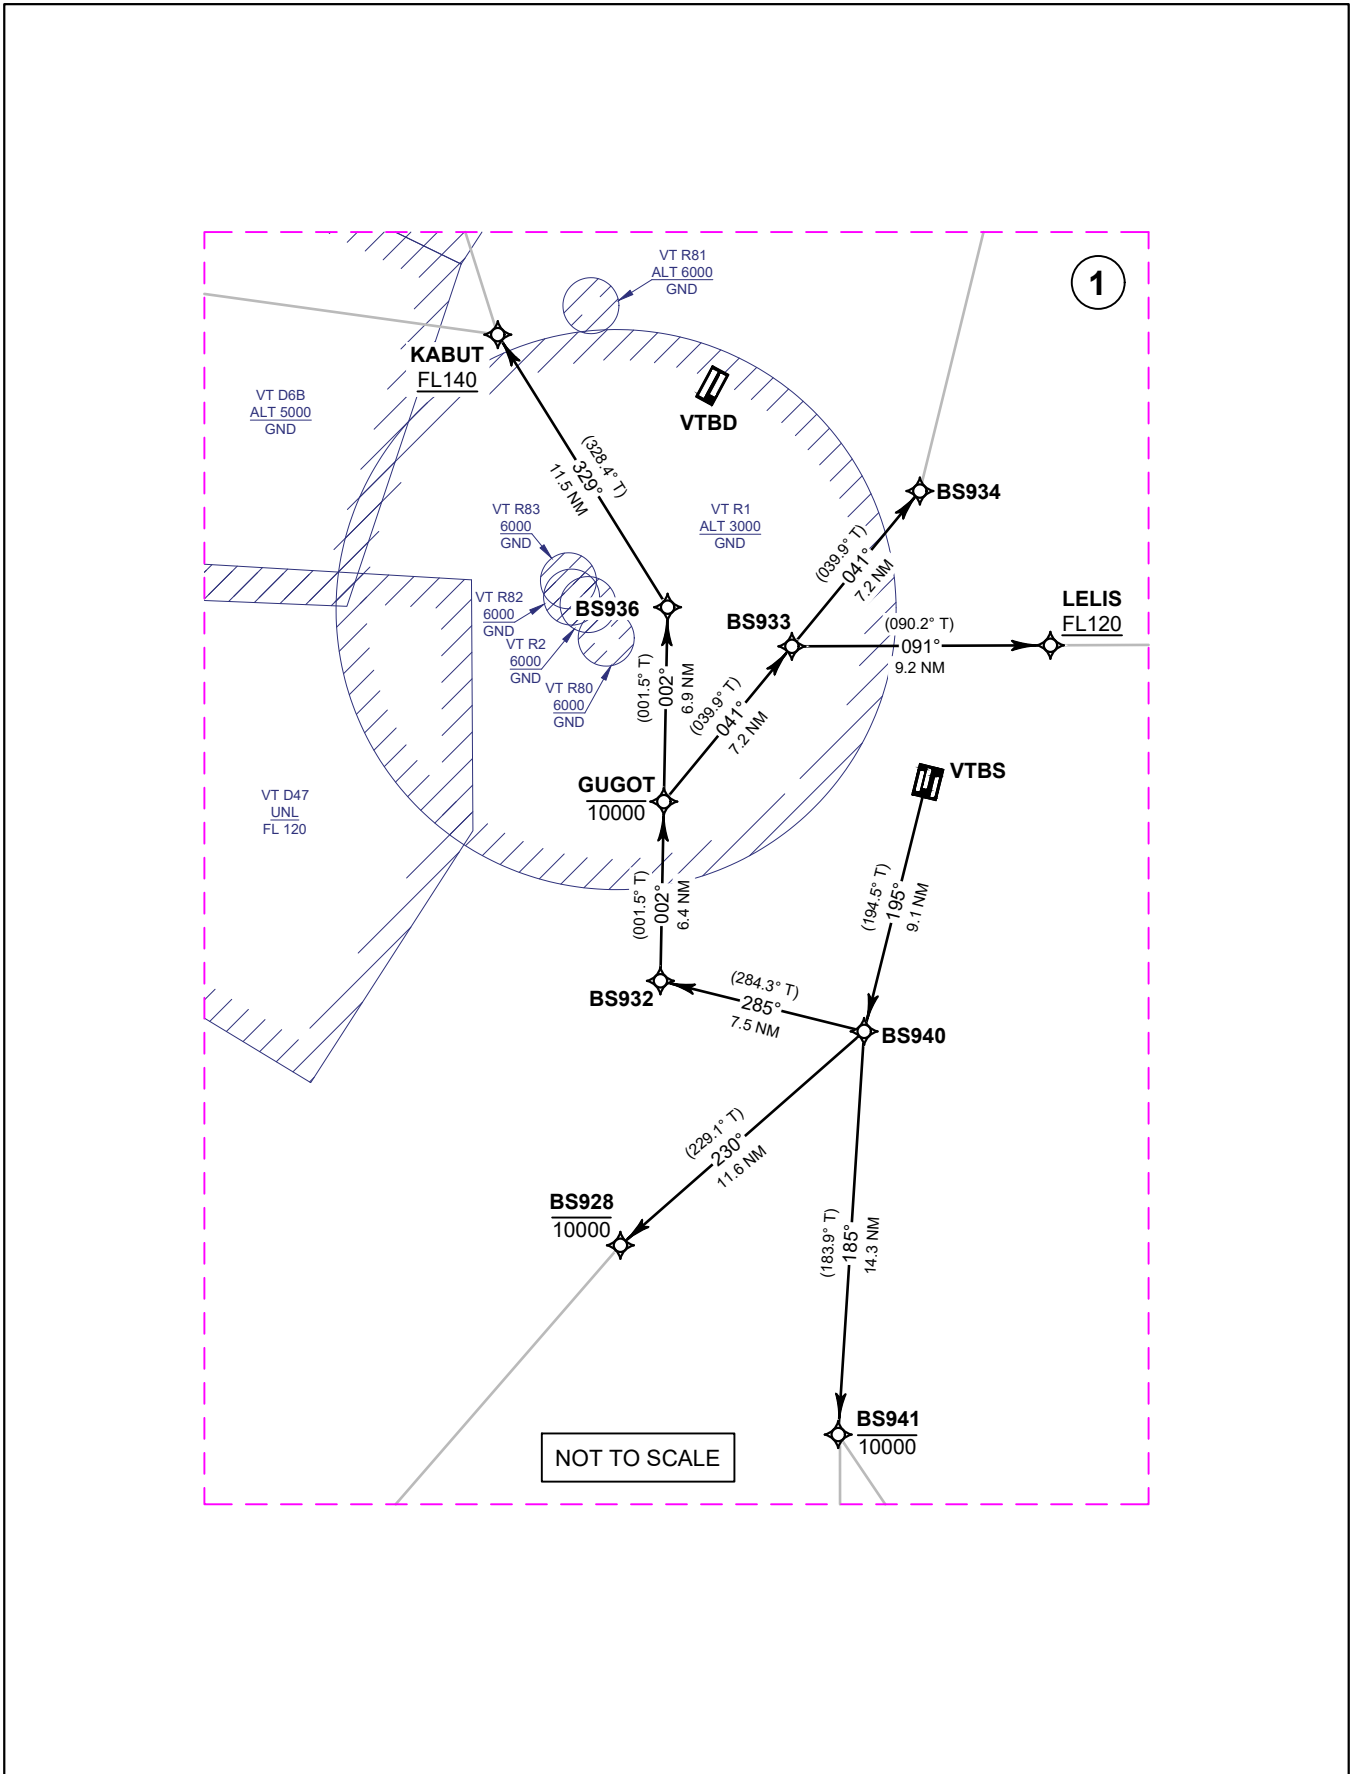

**STANDARD DEPARTURE CHART -  
INSTRUMENT (SID) - ICAO**

**BANGKOK/Suvarnabhumi Intl (VTBS)  
RNAV RWY20L**

ALBOS1G BONVO1G BUT1G DOSBU1G  
GOMES1G HHN1G KASNI1G LIPLI1G  
NOBER2G NUNLI1G OLVUK1G PASTO1G  
REGOS1G RYN1G SELKA1G SEMBO2G  
TARED1G UKERA1G UGUVO1G VANKO1G

CHANGE: PDR.