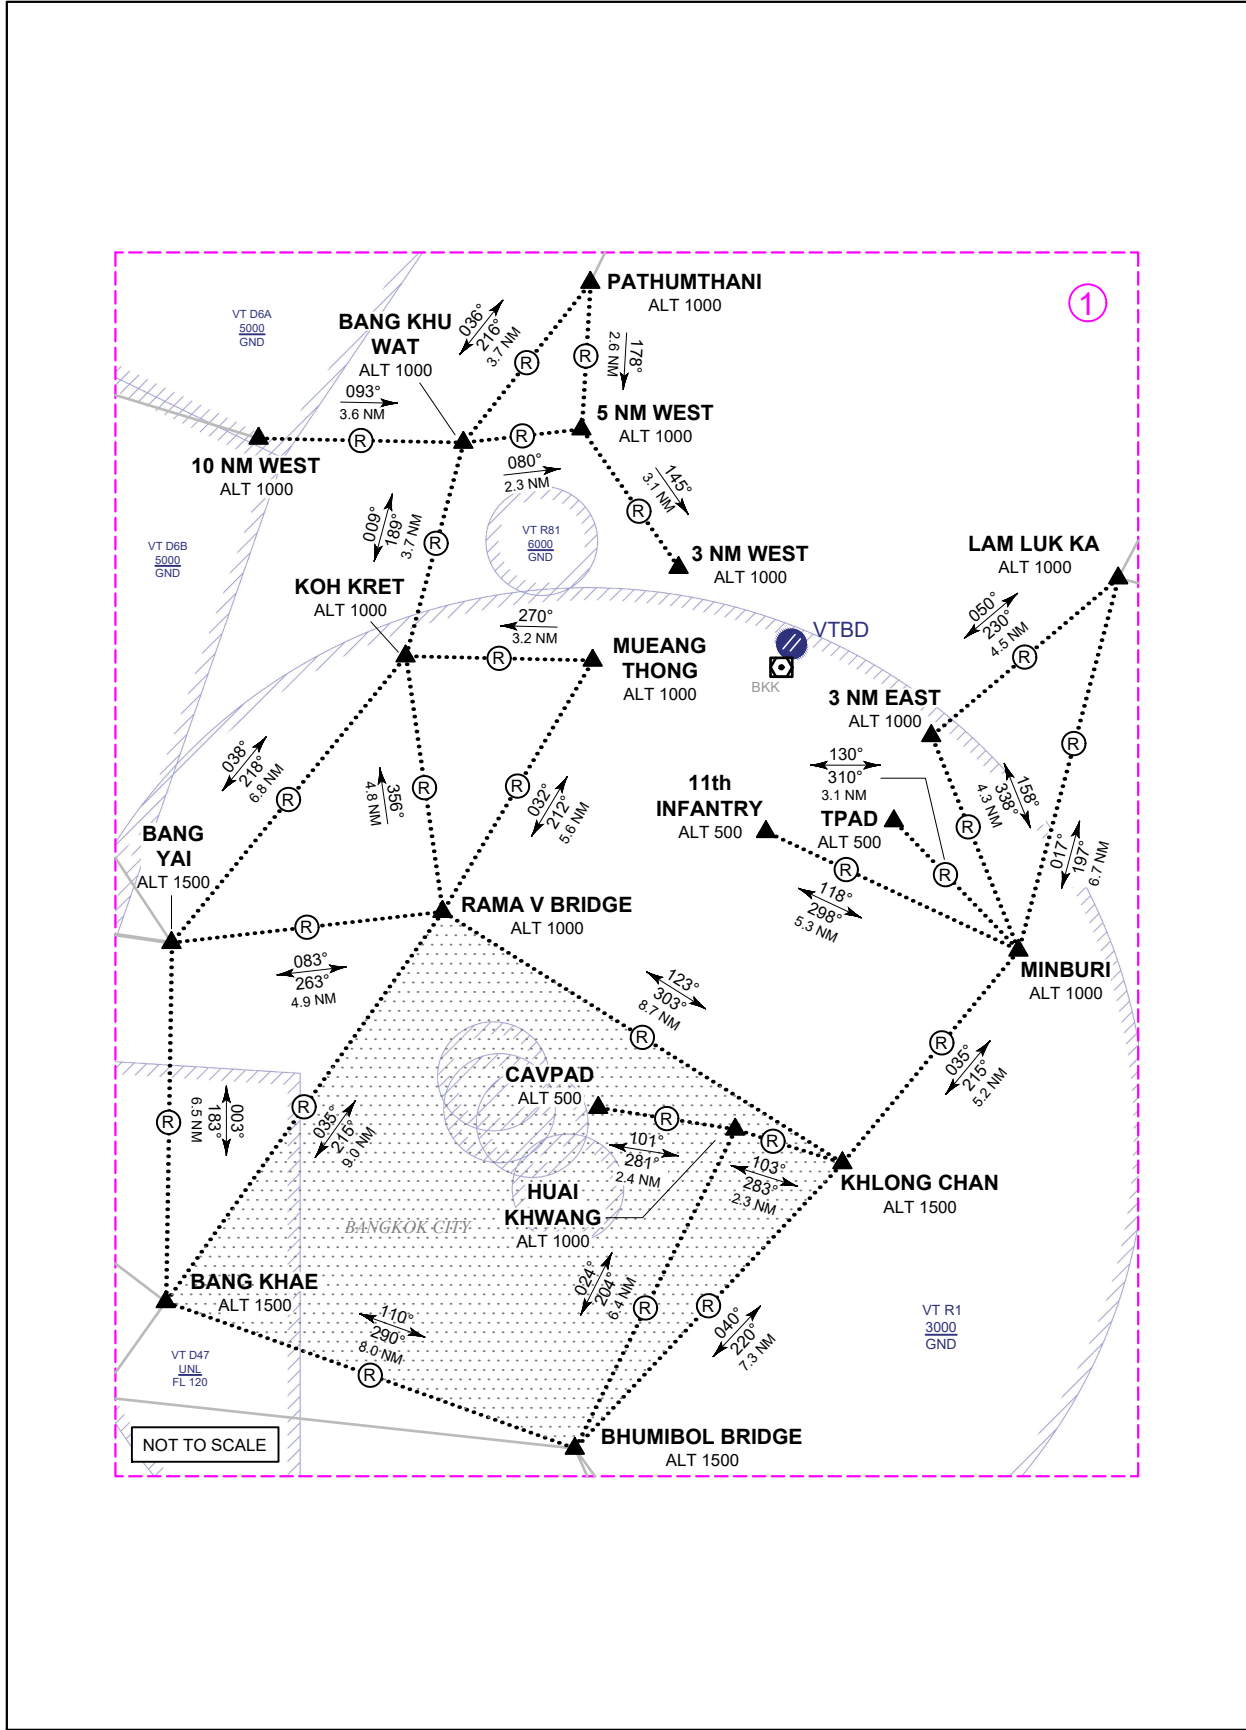

VFR ENTRY AND EXIT AERODROME ELEV 9 FT
 PROCEDURE HEIGHTS RELATED TO
 FOR HELICOPTER AERODROME ELEV
 CHART

BANGKOK/Don Mueang Intl (VTBD)
 RWY 21L/21R

CHANGE: PDR.