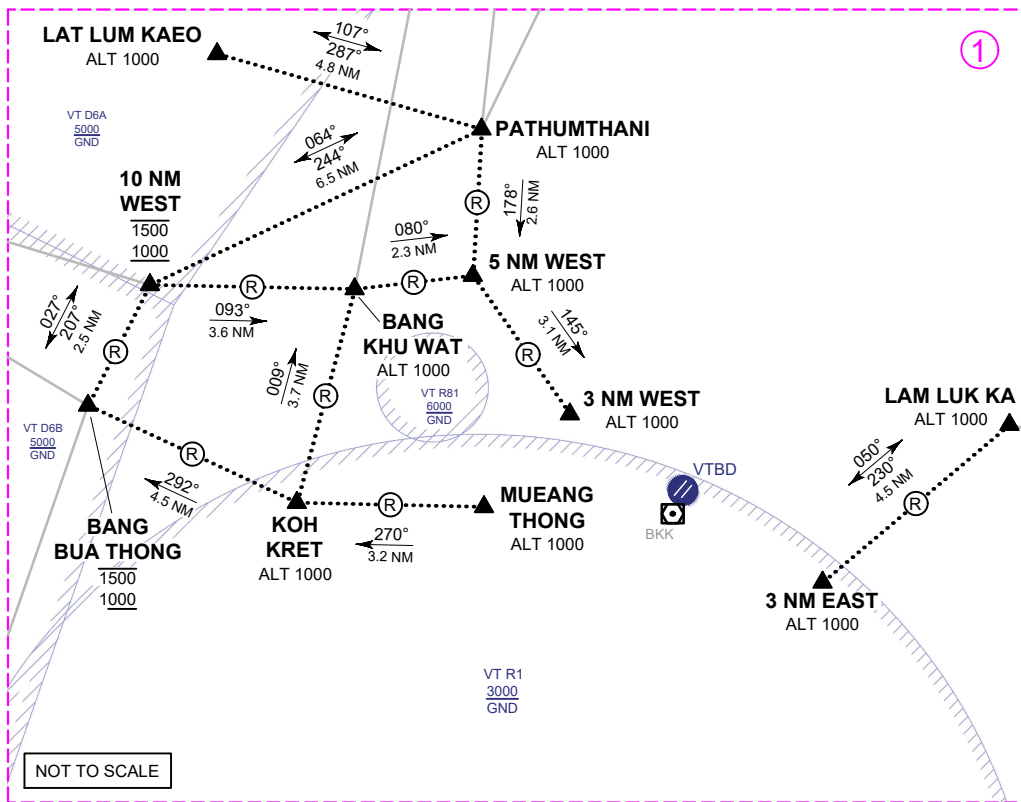

VFR ENTRY AND EXIT AERODROME ELEV 9 FT
 PROCEDURE HEIGHTS RELATED TO
 FOR LIGHT AIRCRAFT AERODROME ELEV
 CHART

BANGKOK/Don Mueang Intl (VTBD)
 RWY 03L/03R

CHANGE: PDR.