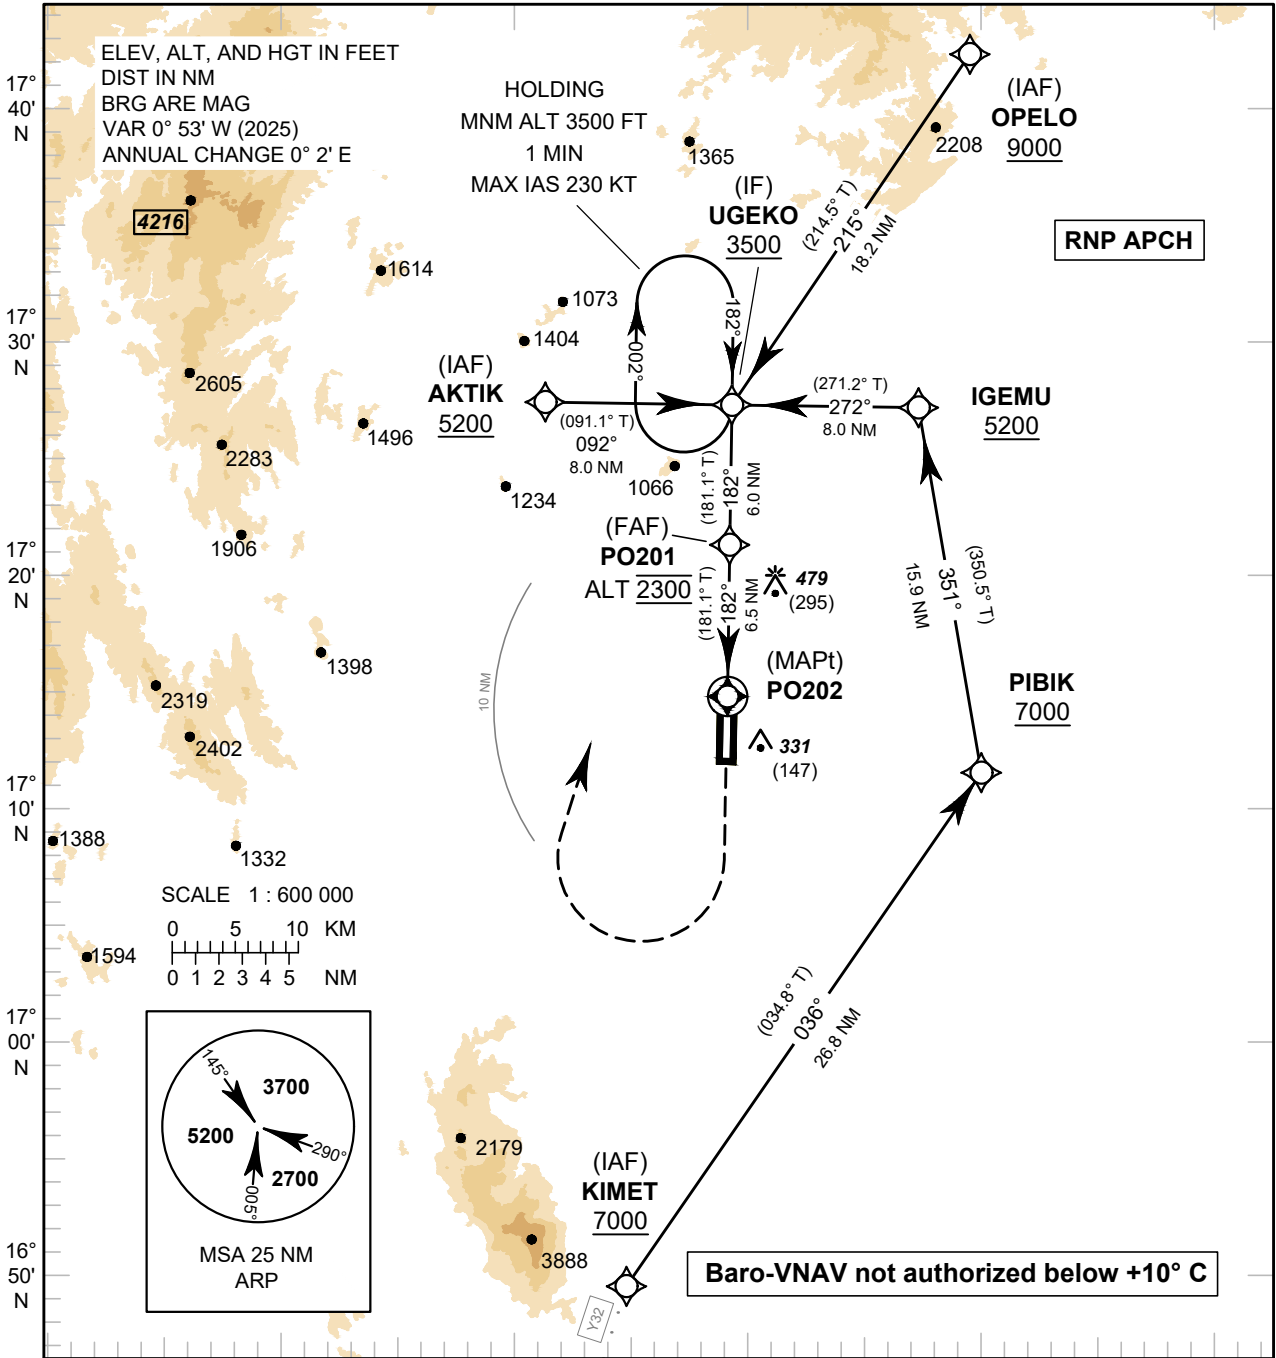

**INSTRUMENT  
APPROACH  
CHART - ICAO**

**AERODROME ELEV 184 FT  
HEIGHTS RELATED TO  
THR RWY18 - ELEV 184 FT**

APP : 120.7  
TWR : 122.9

**SUKHOTHAI / Sukhothai (VTPO)  
RNP RWY18**

CHANGE: AD ELEV. THR ELEV. MAG VAR.