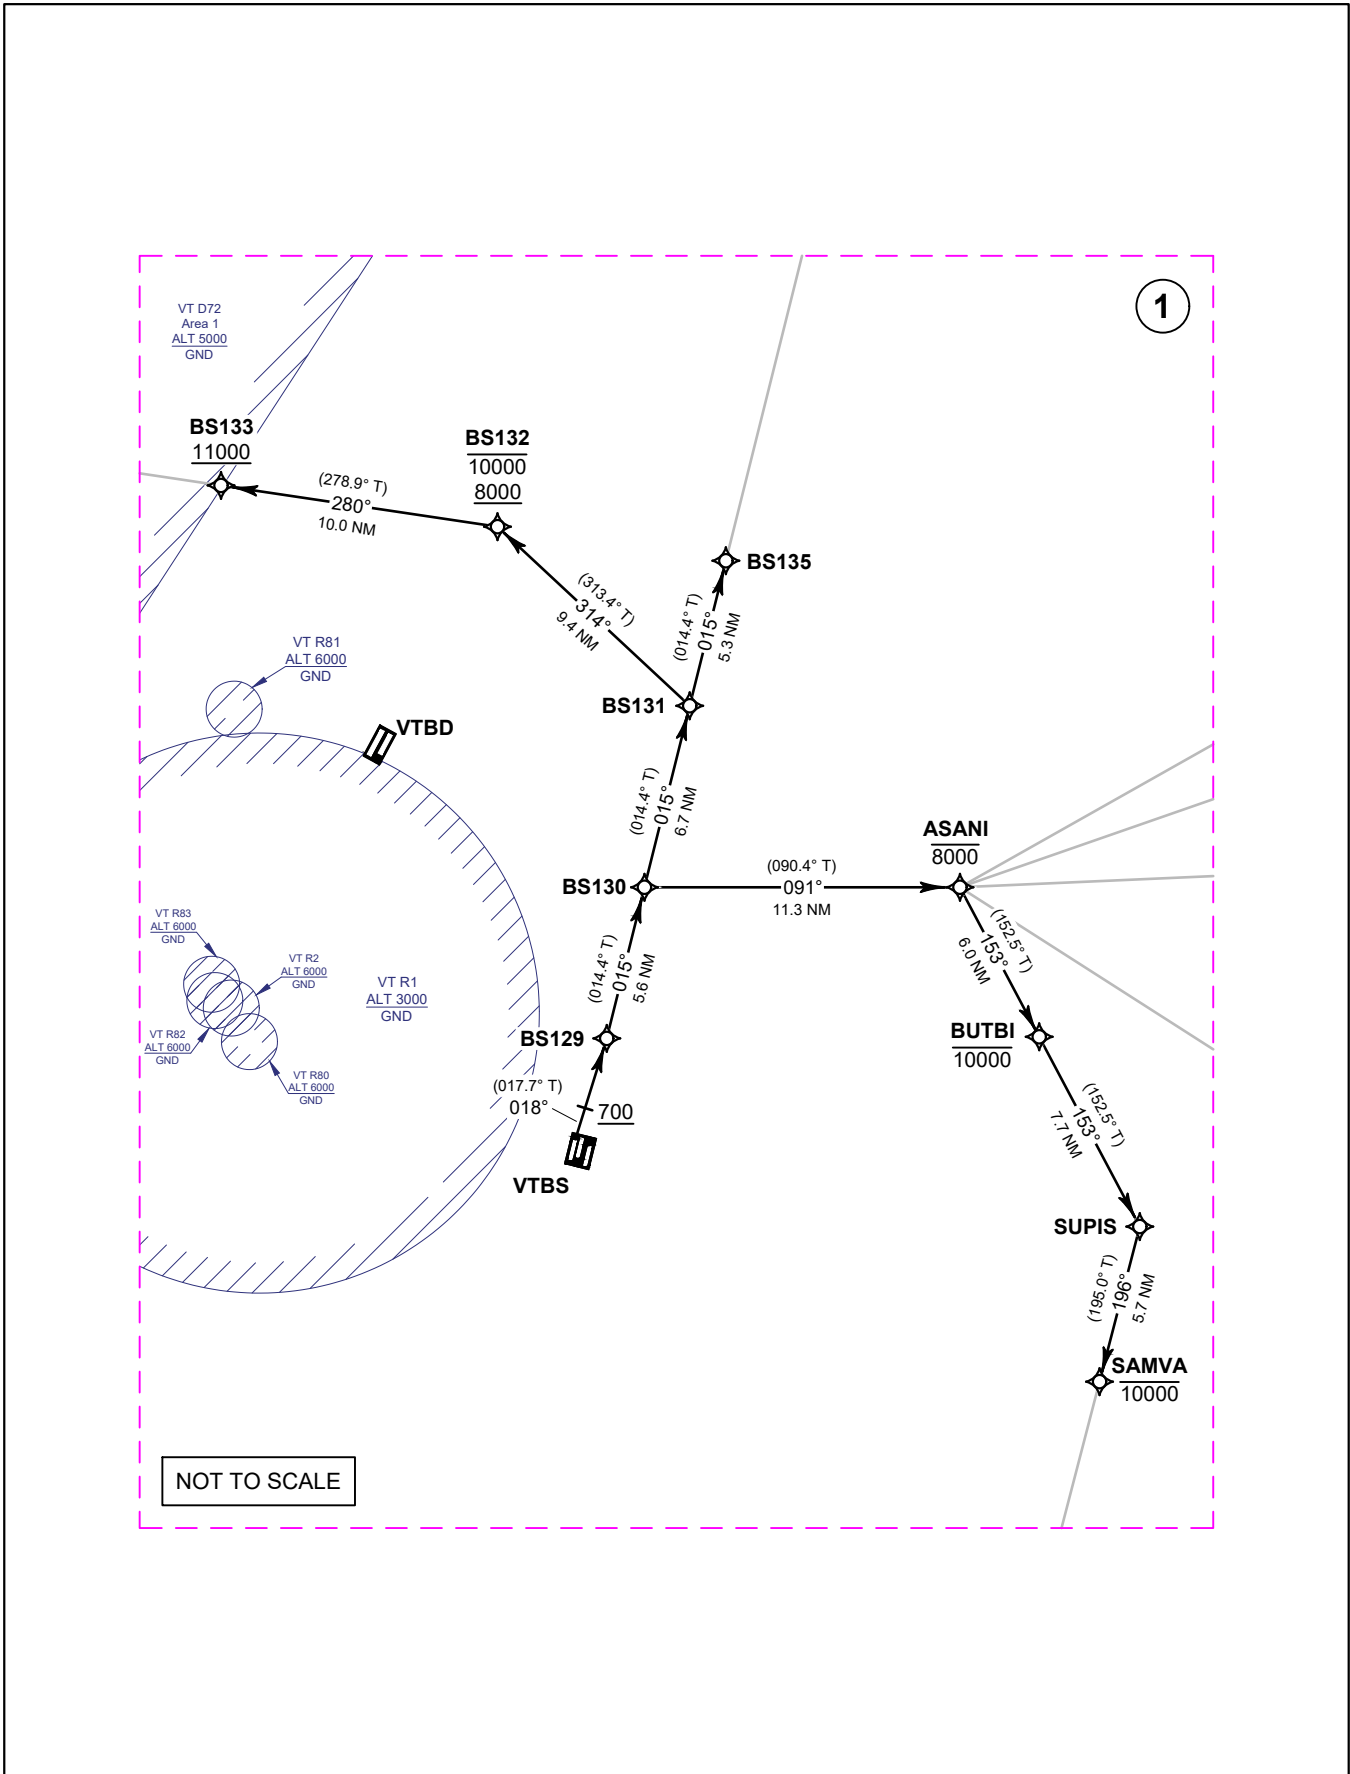

**STANDARD DEPARTURE CHART -
INSTRUMENT (SID) - ICAO**

**BANGKOK/Suvarnabhumi Intl (VTBS)
RNAV RWY02L**

ALBOS1F BONVO1F BUT1F DOSBU1F
GOMES1F HHN1F KASNI1F LIPLI1F
NOBER2F NUNLI1F OLVUK1F PASTO1F
REGOS1F RYN1F SELKA1F SEMBO2F
TARED1F UKERA1F UGUVO1F VANKO1F

CHANGE: CHART TITLE.