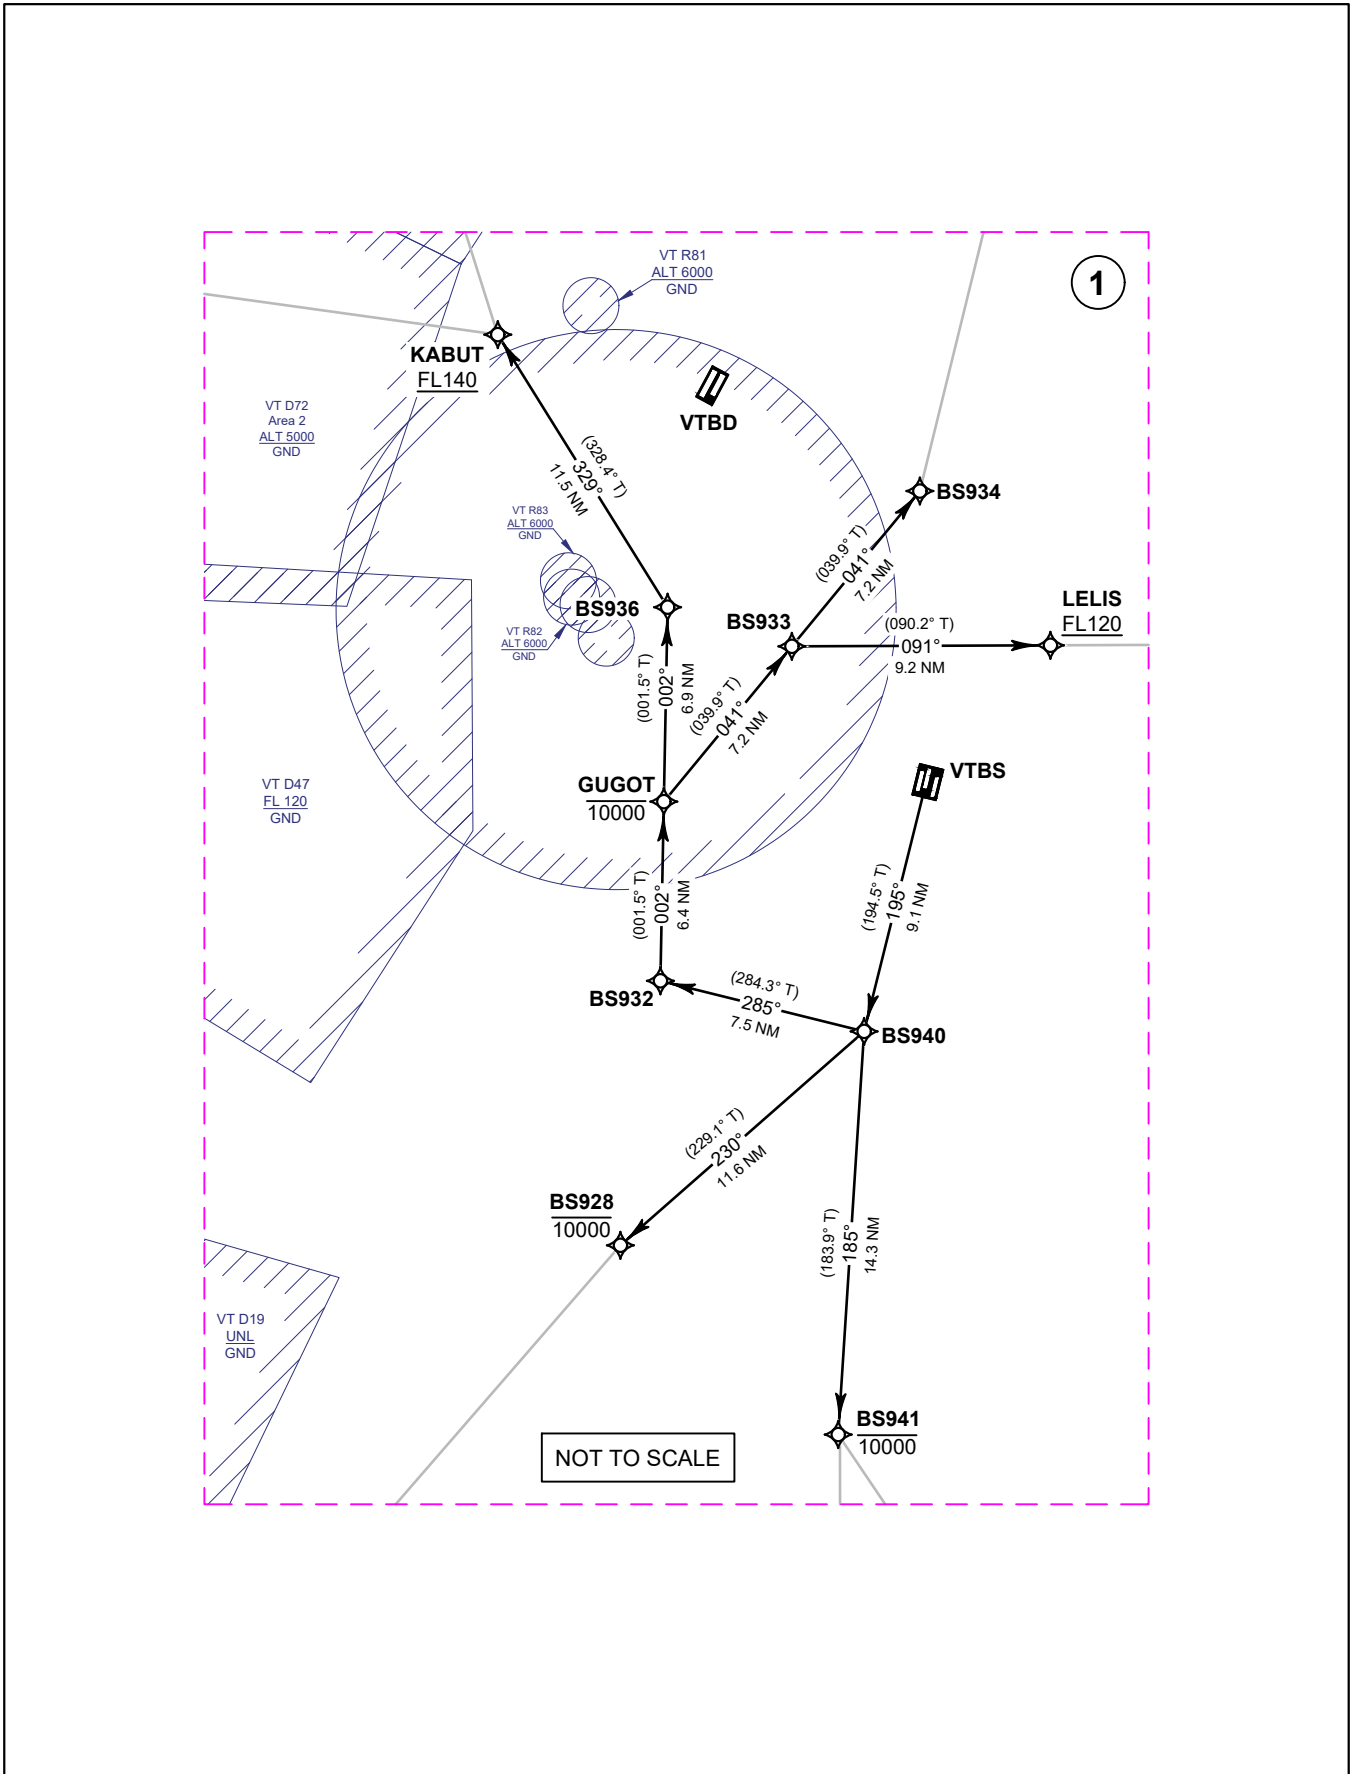

**STANDARD DEPARTURE CHART -  
INSTRUMENT (SID) - ICAO**

**BANGKOK/Suvarnabhumi Intl (VTBS)  
RNAV RWY20L**

ALBOS1G BONVO1G BUT1G DOSBU1G  
GOMES1G HHN1G KASNI1G LIPLI1G  
NOBER2G NUNLI1G OLVUK1G PASTO1G  
REGOS1G RIVDU1G RYN1G SELKA1G  
SEMBO2G TARED1G UKERA1G VANKO1G

CHANGE: CHART TITLE.