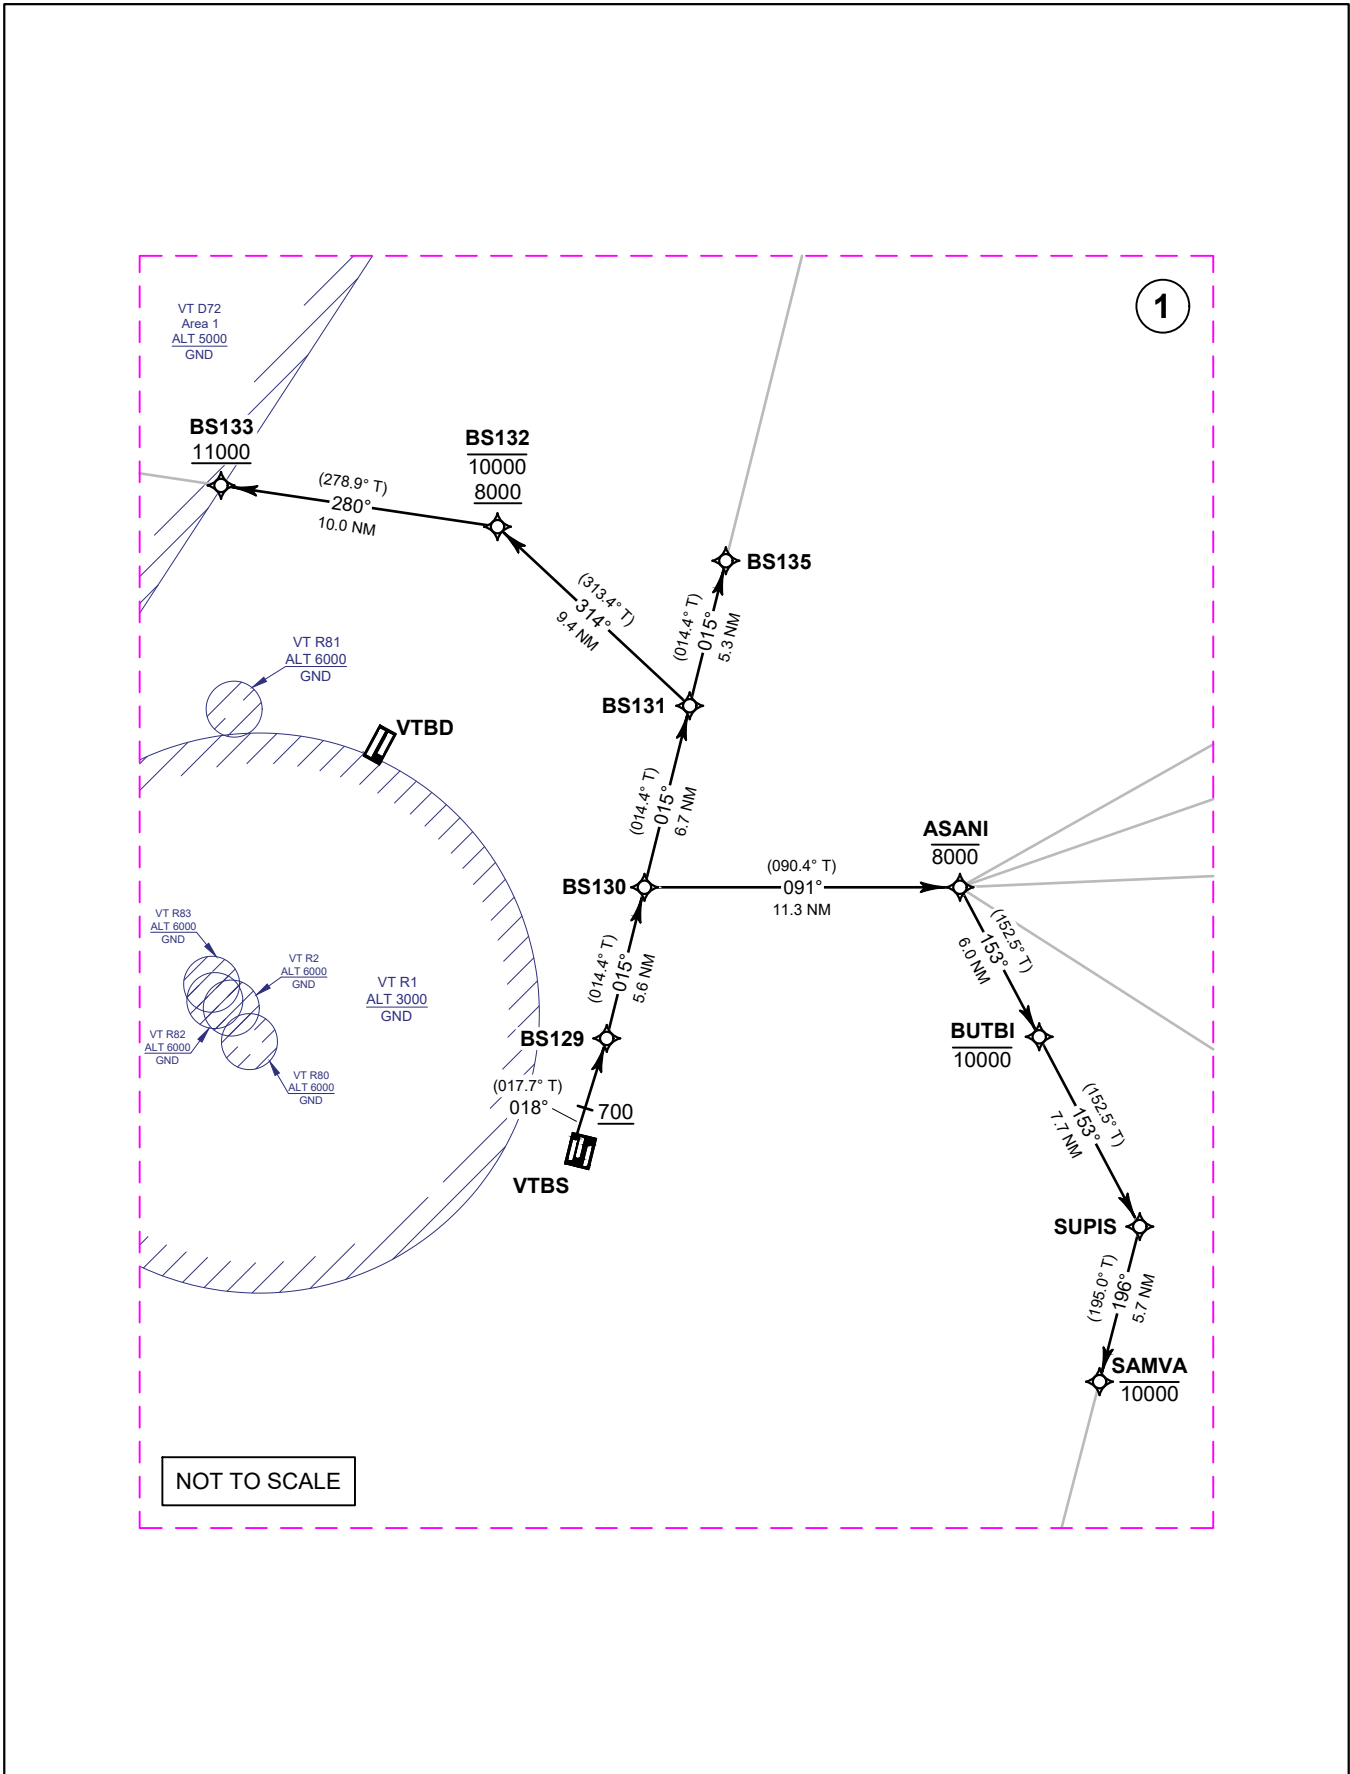

**STANDARD DEPARTURE CHART -  
INSTRUMENT (SID) - ICAO**

**BANGKOK/Suvarnabhumi Intl (VTBS)  
RNAV RWY02L**

ALBOS1F BONVO1F BUT1F DOSBU1F  
GOMES1F HHN1F KASNI1F LIPLI1F  
NOBER2F NUNLI1F OLVUK1F PASTO1F  
REGOS1F RIVDU1F RYN1F SELKA1F  
SEMBO2F TARED1F UKERA1F VANKO1F

CHANGE: CHART TITLE.