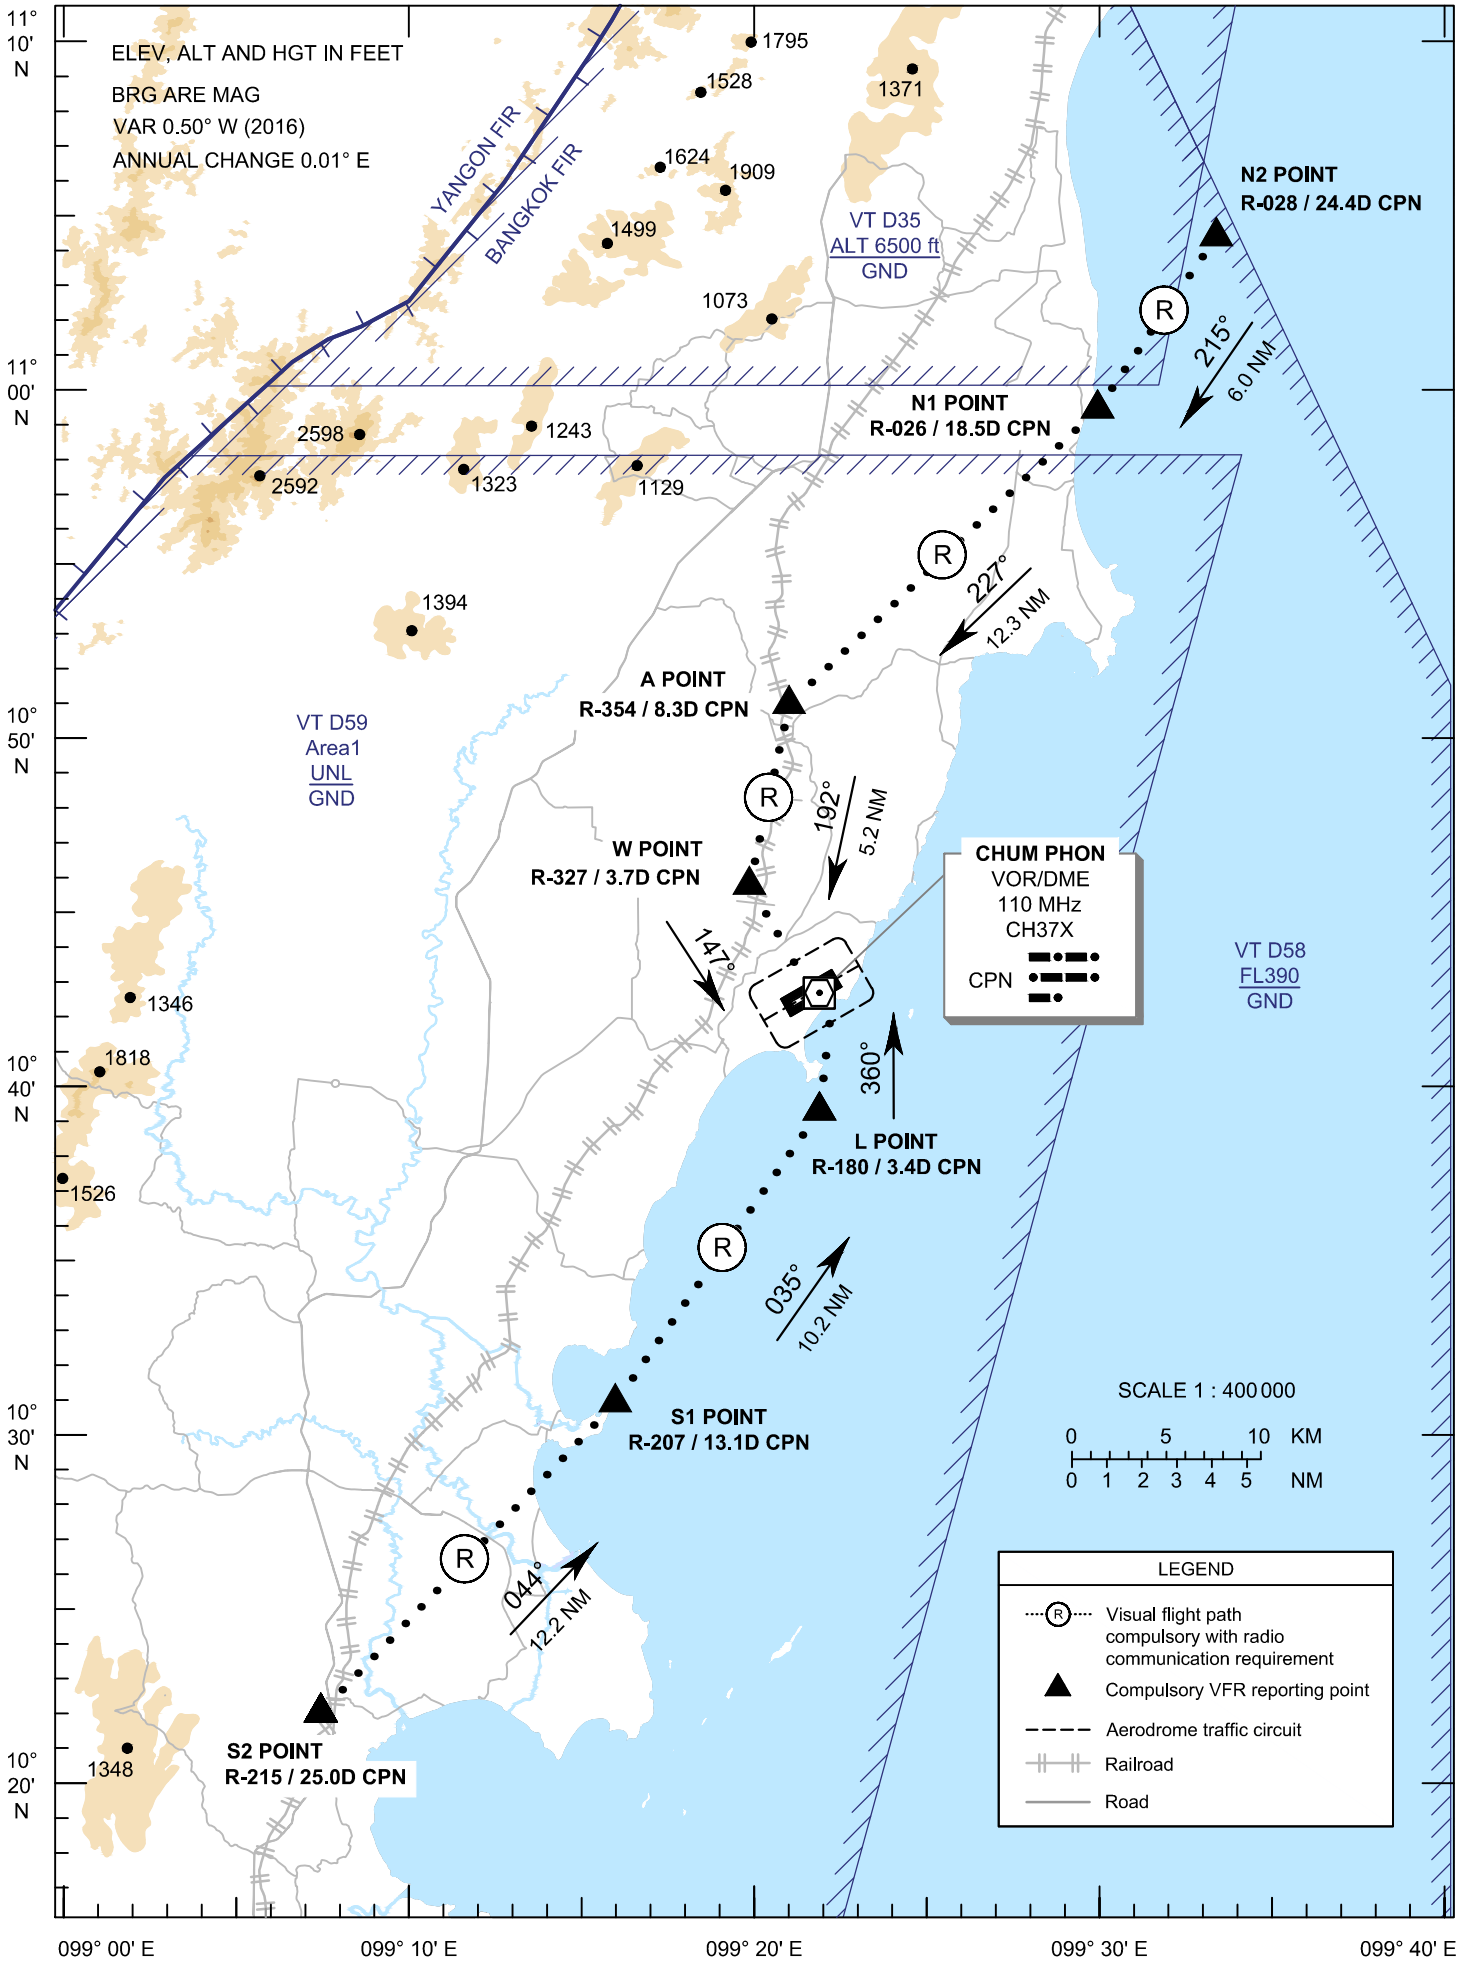

**VFR ENTRY
PROCEDURE
CHART**

AERODROME ELEV 18 FT
HEIGHT RELATED TO
AERODROME ELEV

APP : 122.6
TWR : 122.15 , 236.6

**CHUMPHON /
Chumphon (VTSE)
RWY 06/24**

CHANGE : NEW CHART.