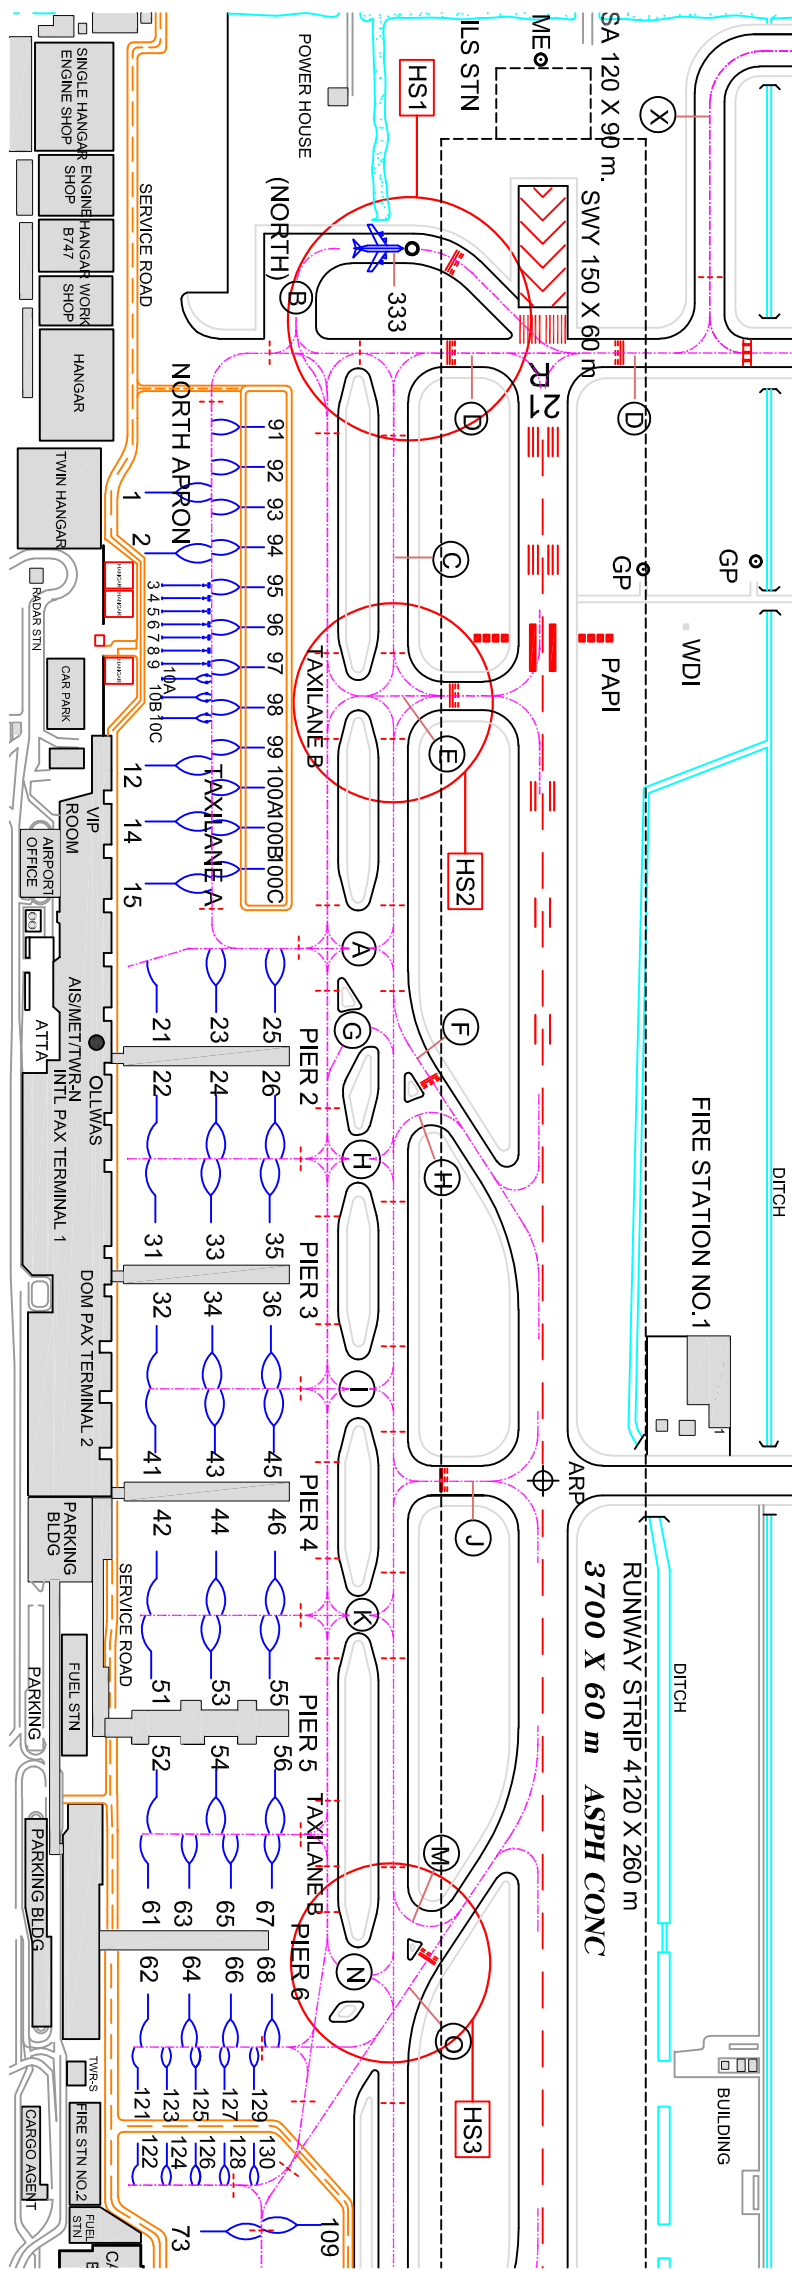

MAG VAR 0° 36' W (2016)
ANNUAL CHANGE 0° 0' E

NOT TO SCALE

LEGEND

• AIRCRAFT STAND	56—○
• INTERMEDIATE HOLDING POSITION	---

REMARKS

- HOT SPOT SEE DETAILS AD 2.20
- INS COORDINATES FOR AIRCRAFT STAND SEE VERSO PAGE
- ARP 13 54 52 N 100 36 20 E

CHANGE: LEGEND. HOT SPOT.