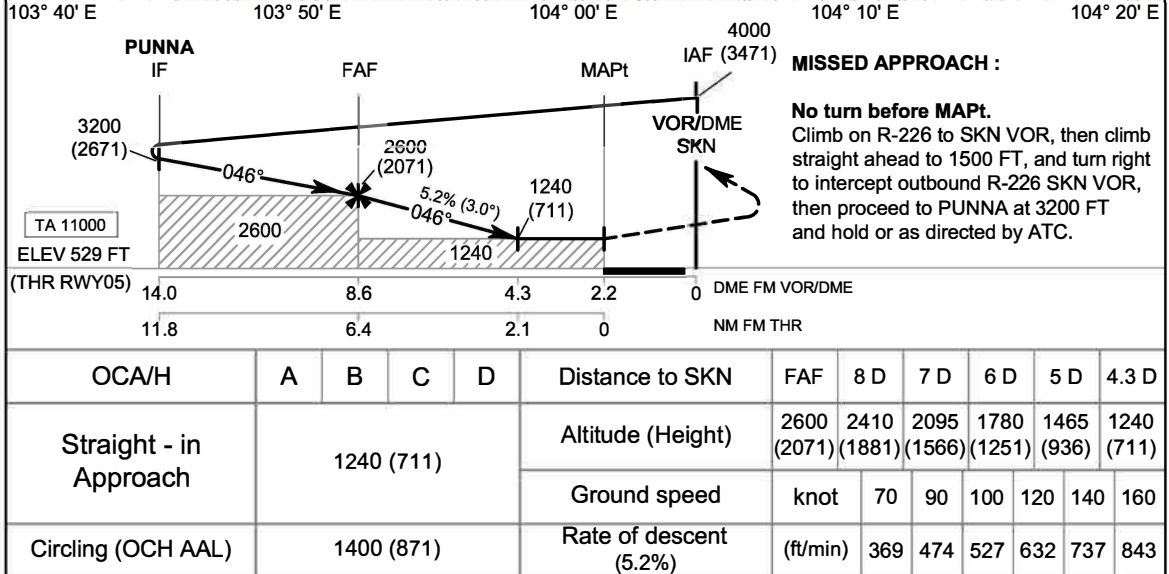

**INSTRUMENT APPROACH CHART - ICAO**

**AERODROME ELEV 529 FT**  
 HEIGHTS RELATED TO AERODROME ELEV

APP : 123.35  
 TWR : 119.65 , 236.6

**SAKON NAKHON / Sakon Nakhon (VTUI)**  
**VOR RWY05**

CHANGE: ROUTE Y23 ADDED.