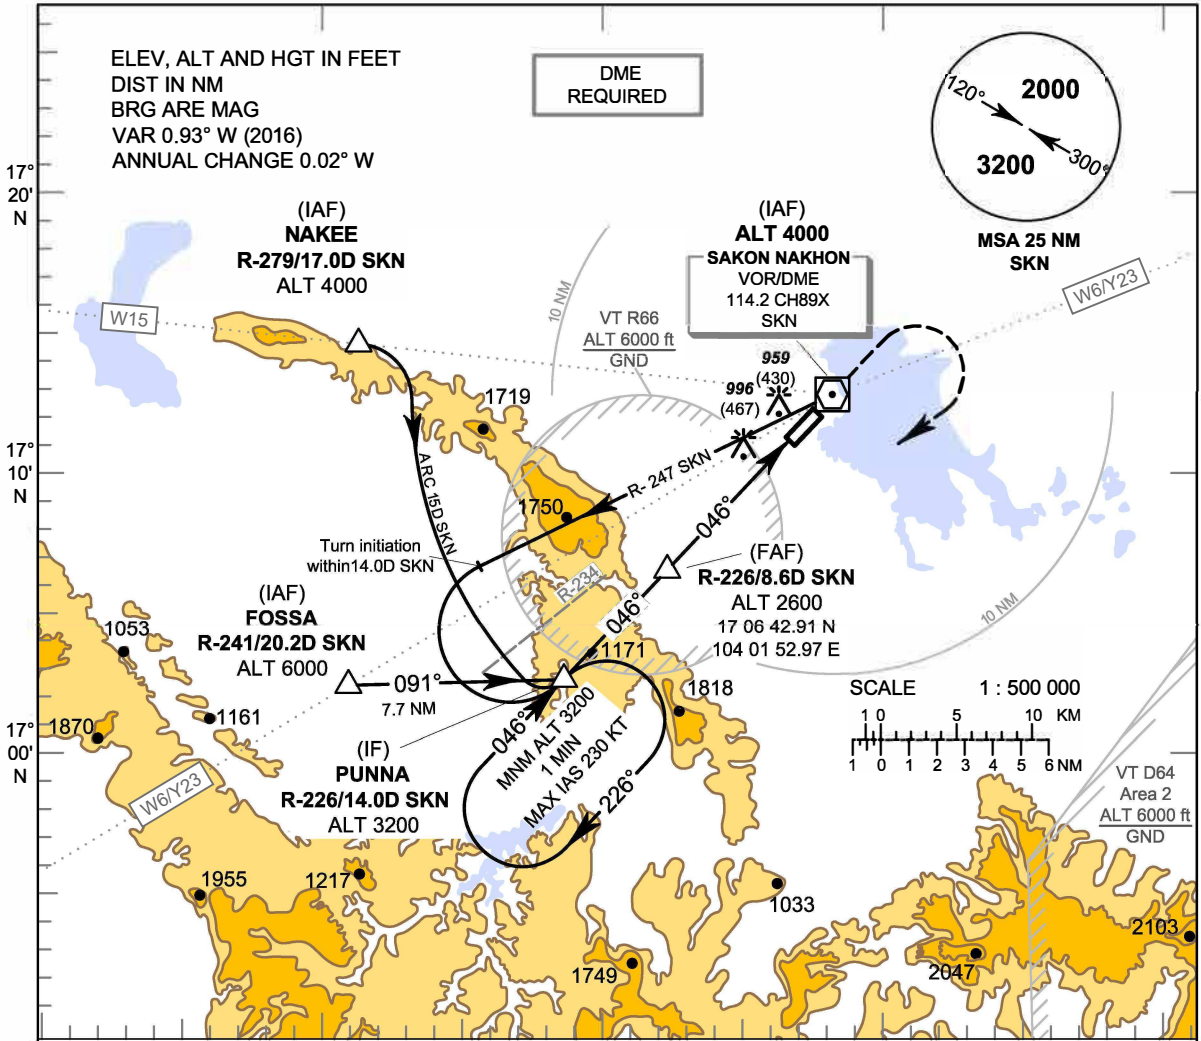

**INSTRUMENT APPROACH CHART - ICAO**

**AERODROME ELEV 529 FT**  
 HEIGHTS RELATED TO AERODROME ELEV

APP : 123.35  
 TWR : 119.65 , 236.6

**SAKON NAKHON / Sakon Nakhon (VTUI)**  
**VOR RWY05**

CHANGE: ROUTE Y23 ADDED.