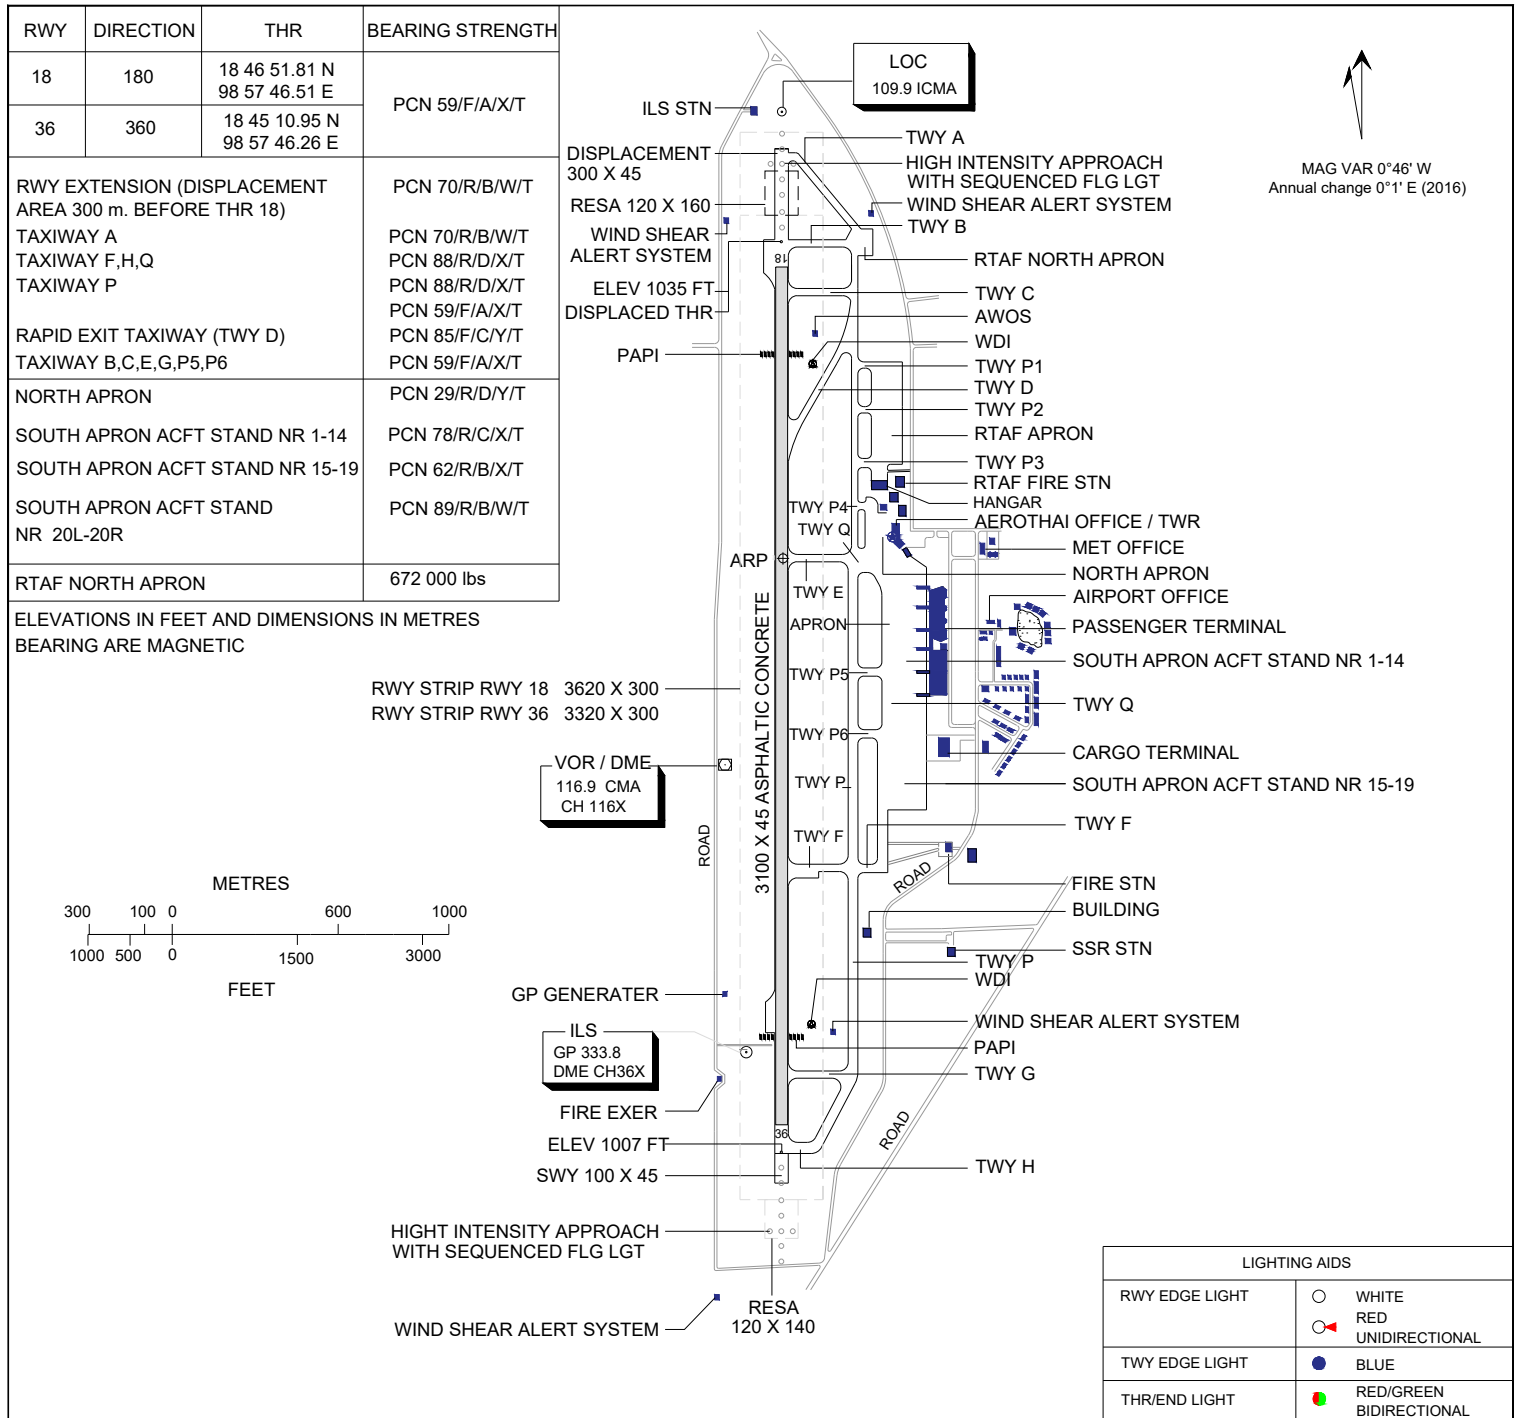

# AERODROME CHART - ICAO

18 46 17N  
0988 57 46E

ELEV 1036 FT

TWR 118.1

# CHIANG MAI / Chiang Mai Intl

MARKING AIDS RWY 18/36 AND EXIT TWY

LIGHTING AIDS RWY 18/36 AND EXIT TWY