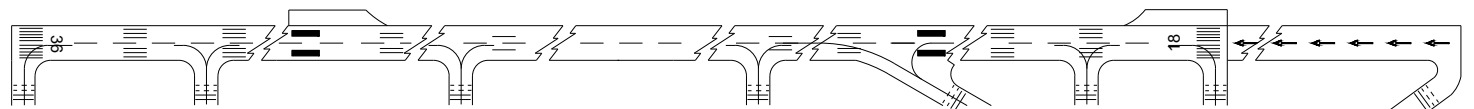

LIGHTING AIDS RWY 18/36 AND EXIT TWY